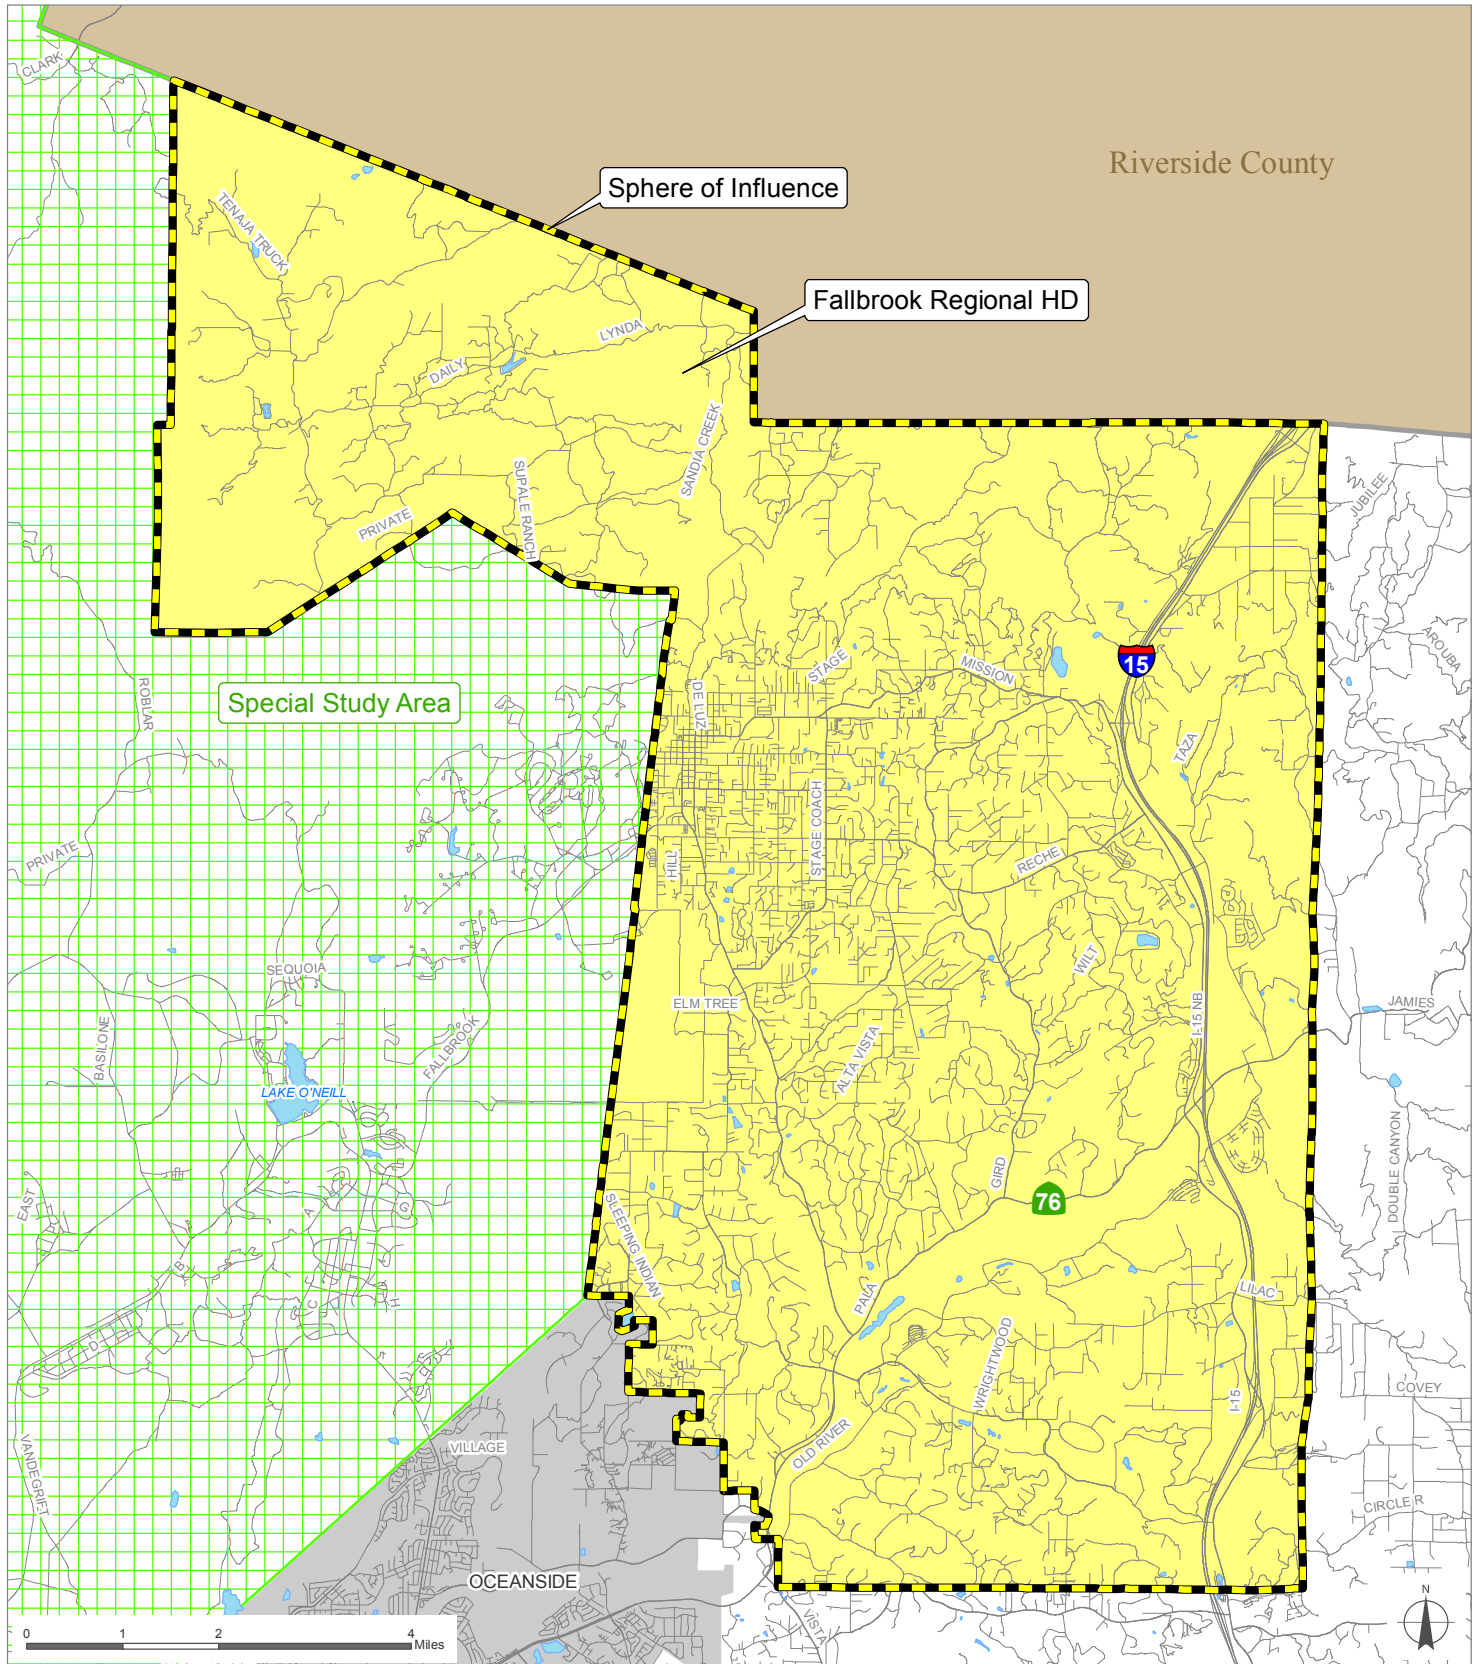

Fallbrook Regional HD

Riverside County

San Diego County
Local Agency Formation Commission
Regional Service Planning | Subdivision of the State of California

Created by Dieu Ngu -- 2/21/2019

G:\GIS\PROJECTS\Profile_maps\2019 maps\Districts\HD_Fallbrook.mxd

SOI Adopted: 6 / 2 / 1986
SOI Affirmed: 8 / 6 / 2007
SOI Affirmed: 5 / 4 / 2015

SOI = Sphere of Influence